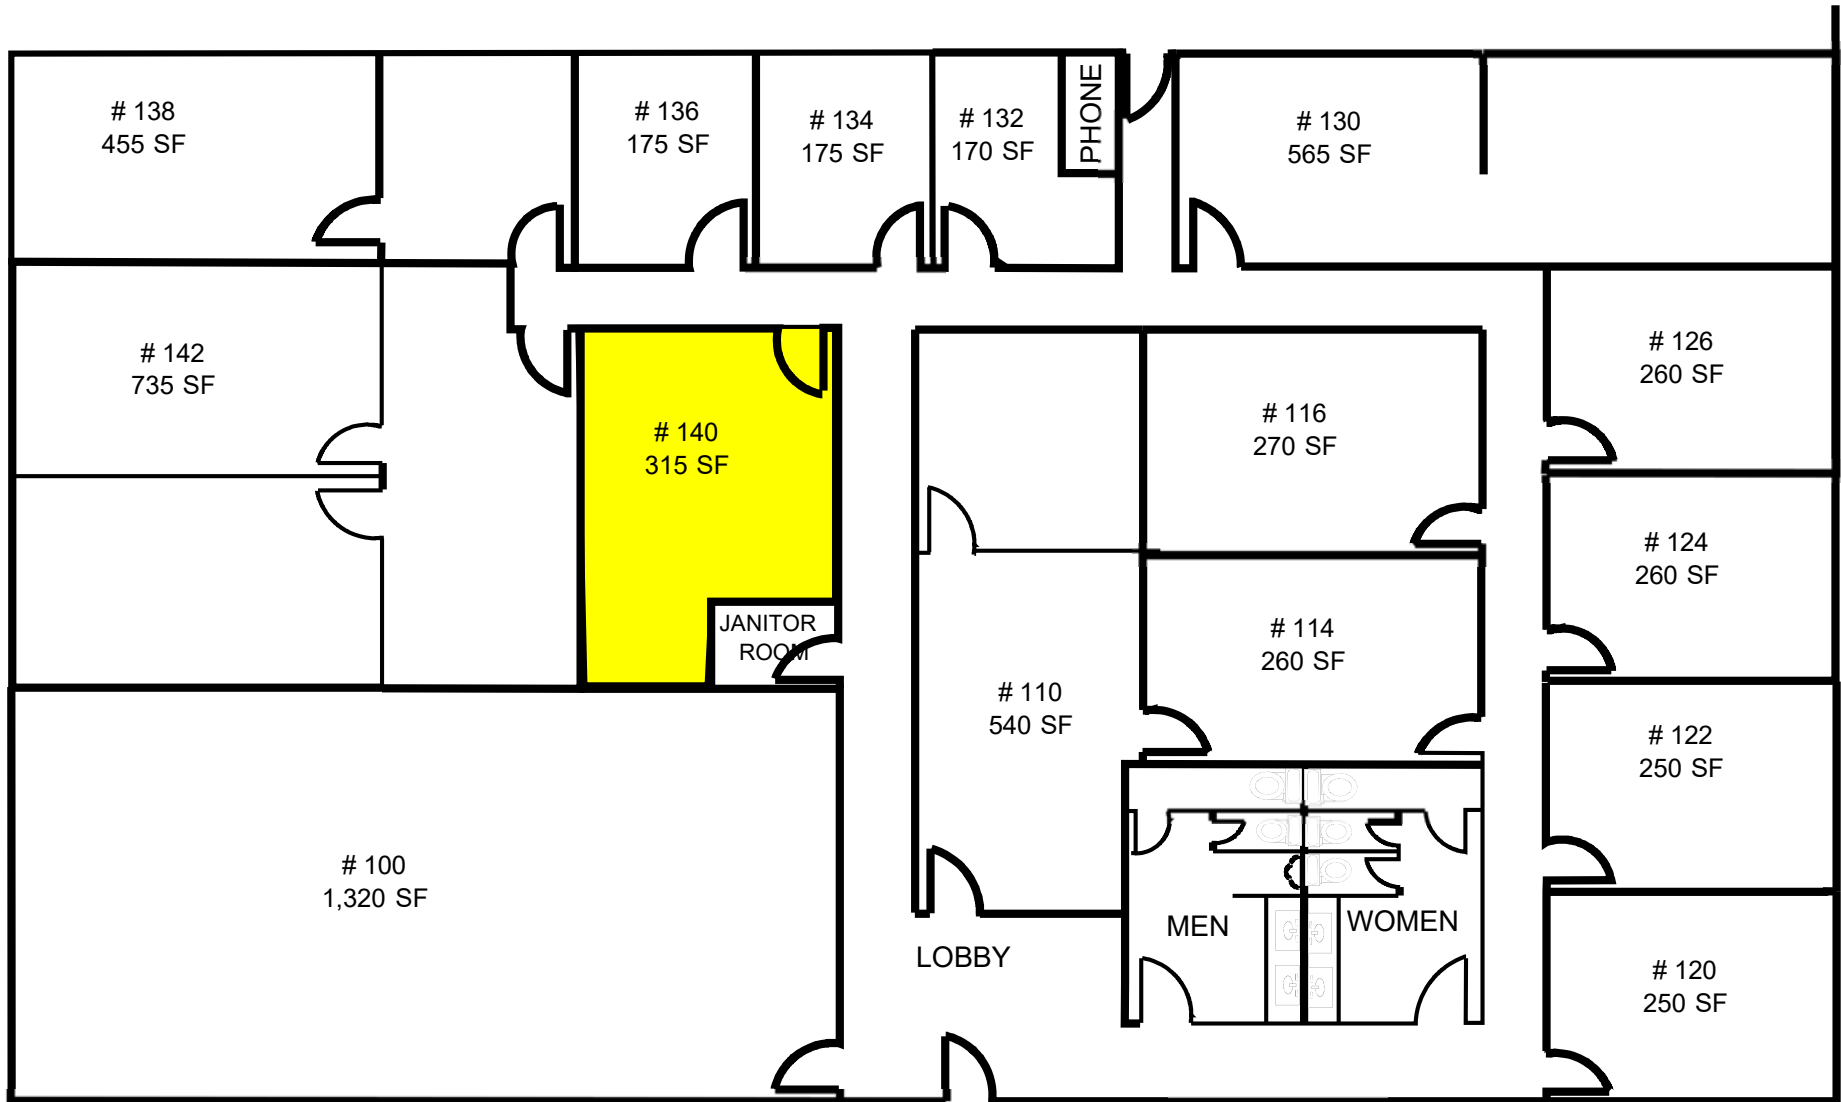

COPPERFIELD PROFESSIONAL CENTER

7050 LAKEVIEW HAVEN DR.

FOR LEASING INFORMATION

CALL MIKEL LEFF

(713) 464-7411 Ext. 108 or Leff@LocateHere.com

www.LocateHere.com

SPACE AVAILABLE