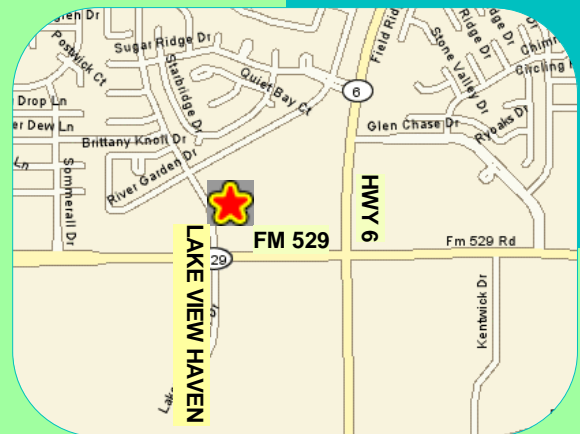

NOW LEASING - Only A Few Spaces Left !

7050 - 7066 Lakeview Haven Dr.

Near
Hwy 6
&
FM 529

- **INTERIOR RECENTLY UPDATED!**
- Single, Doubles, Multi-suites
- Very Competitive Rates
- Utilities & Janitorial Included
- Extra Outdoor Lighting
- Free Parking
- Access Control
- Close restaurants shopping.
- Owner leased and managed
- DSL & Calbe Available