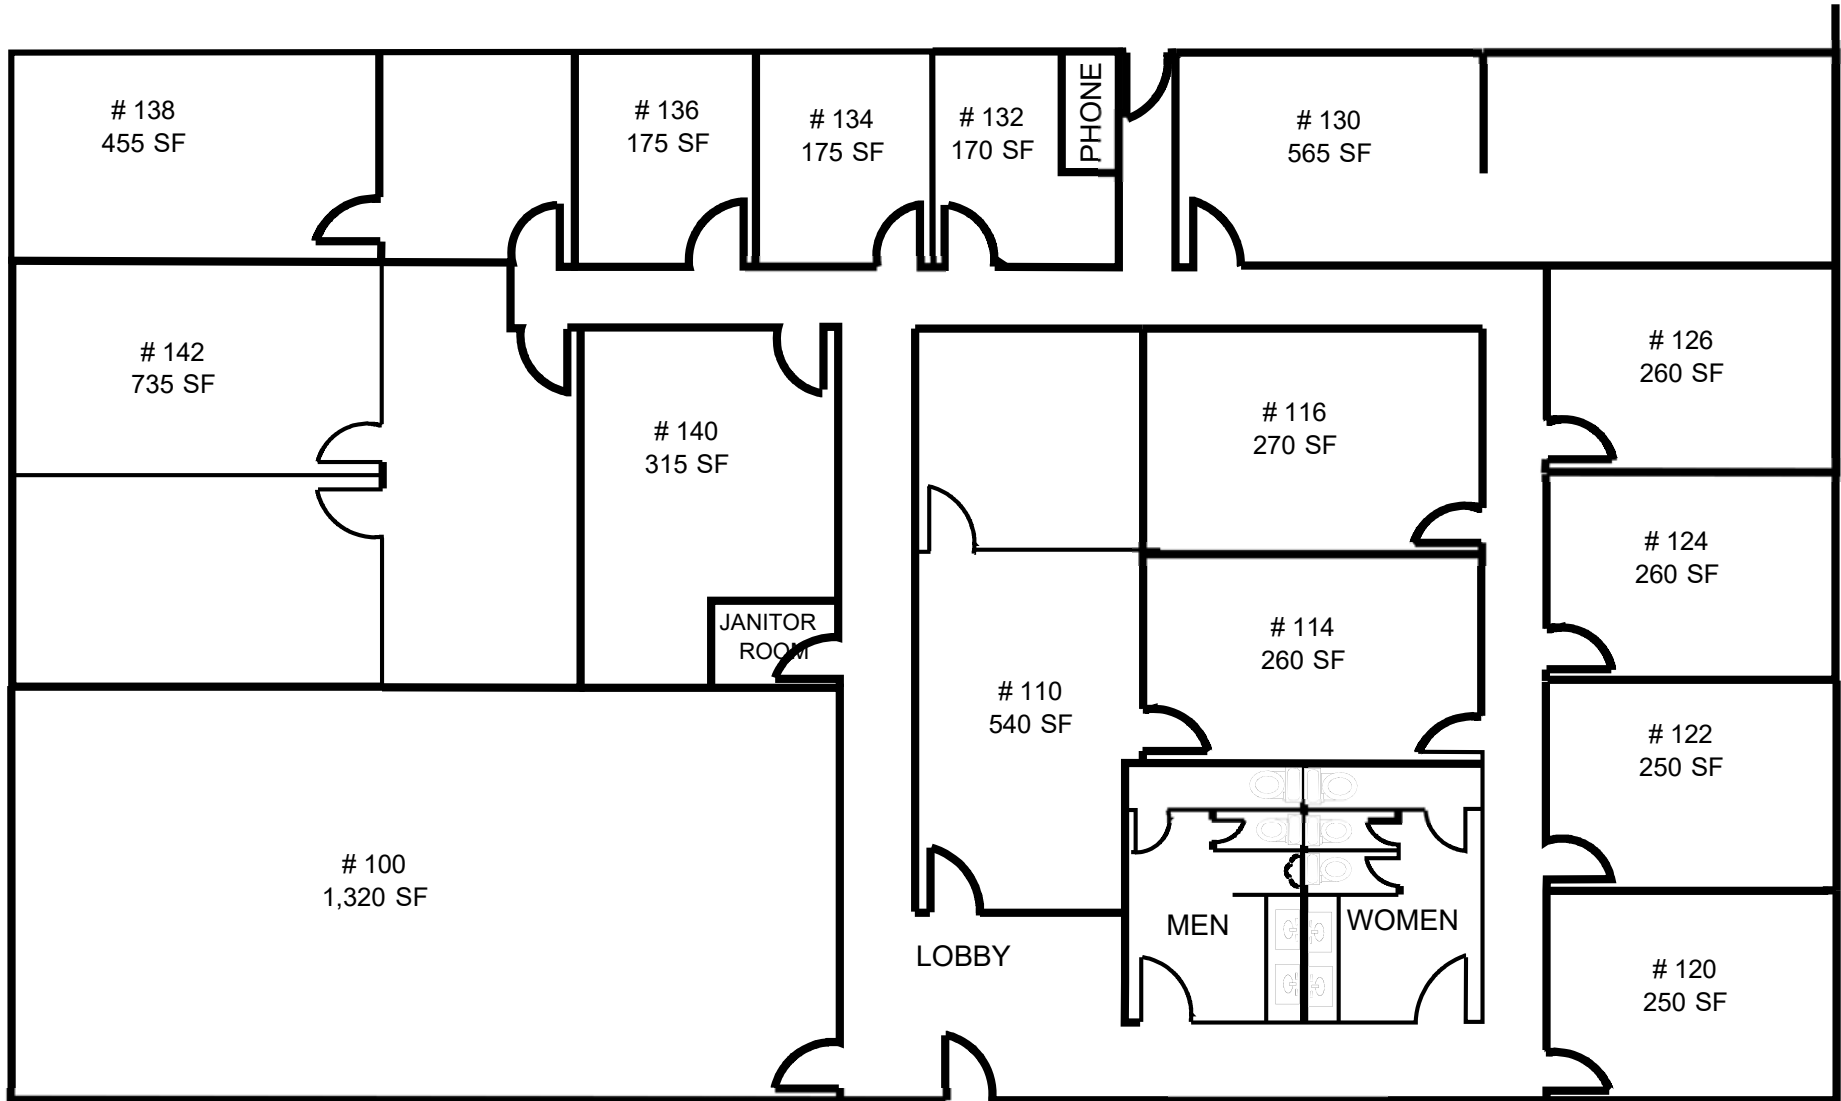

COPPERFIELD PROFESSIONAL CENTER

7050 LAKEVIEW HAVEN DR.

FOR LEASING INFORMATION

CALL MIKEL LEFF

(713) 464-7411 Ext. 108 or Leff@LocateHere.com

www.LocateHere.com

SPACE AVAILABLE