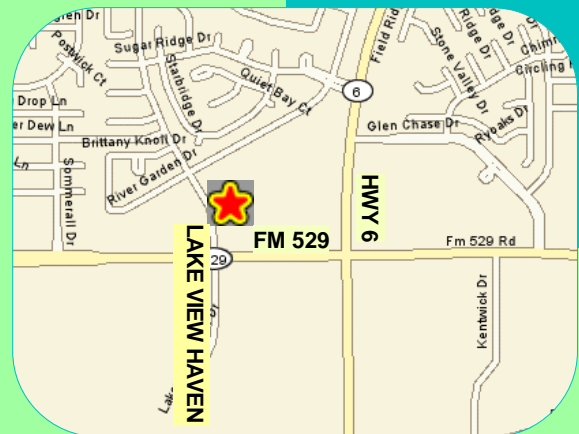

NOW LEASING - Only A Few Spaces Left !

7050 - 7066 Lakeview Haven Dr.

Near
Hwy 6
&
FM 529

- **INTERIOR RECENTLY UPDATED!**
- Single, Doubles, Multi-suites
- Very Competitive Rates
- Utilities & Janitorial Included
- Extra Outdoor Lighting
- Free Parking
- Access Control
- Close restaurants shopping.
- Owner leased and managed
- DSL & Calbe Available