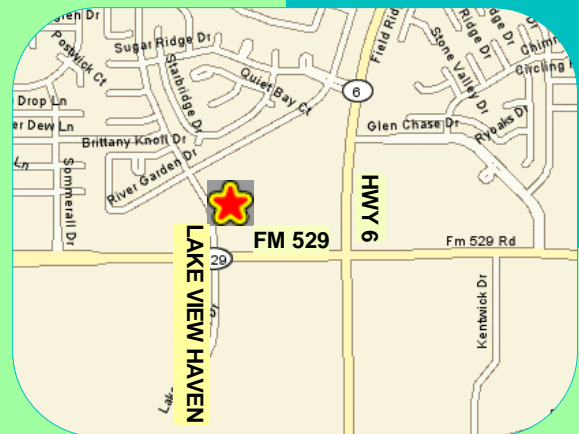

**NOW LEASING - Only A Few Spaces Left !**

**7050 - 7066 Lakeview Haven Dr.**

Near  
Hwy 6  
&  
FM 529

- **INTERIOR RECENTLY UPDATED!**
- Single, Doubles, Multi-suites
- Very Competitive Rates
- Utilities & Janitorial Included
- Extra Outdoor Lighting
- Free Parking
- Access Control
- Close restaurants shopping.
- Owner leased and managed
- DSL & Calbe Available