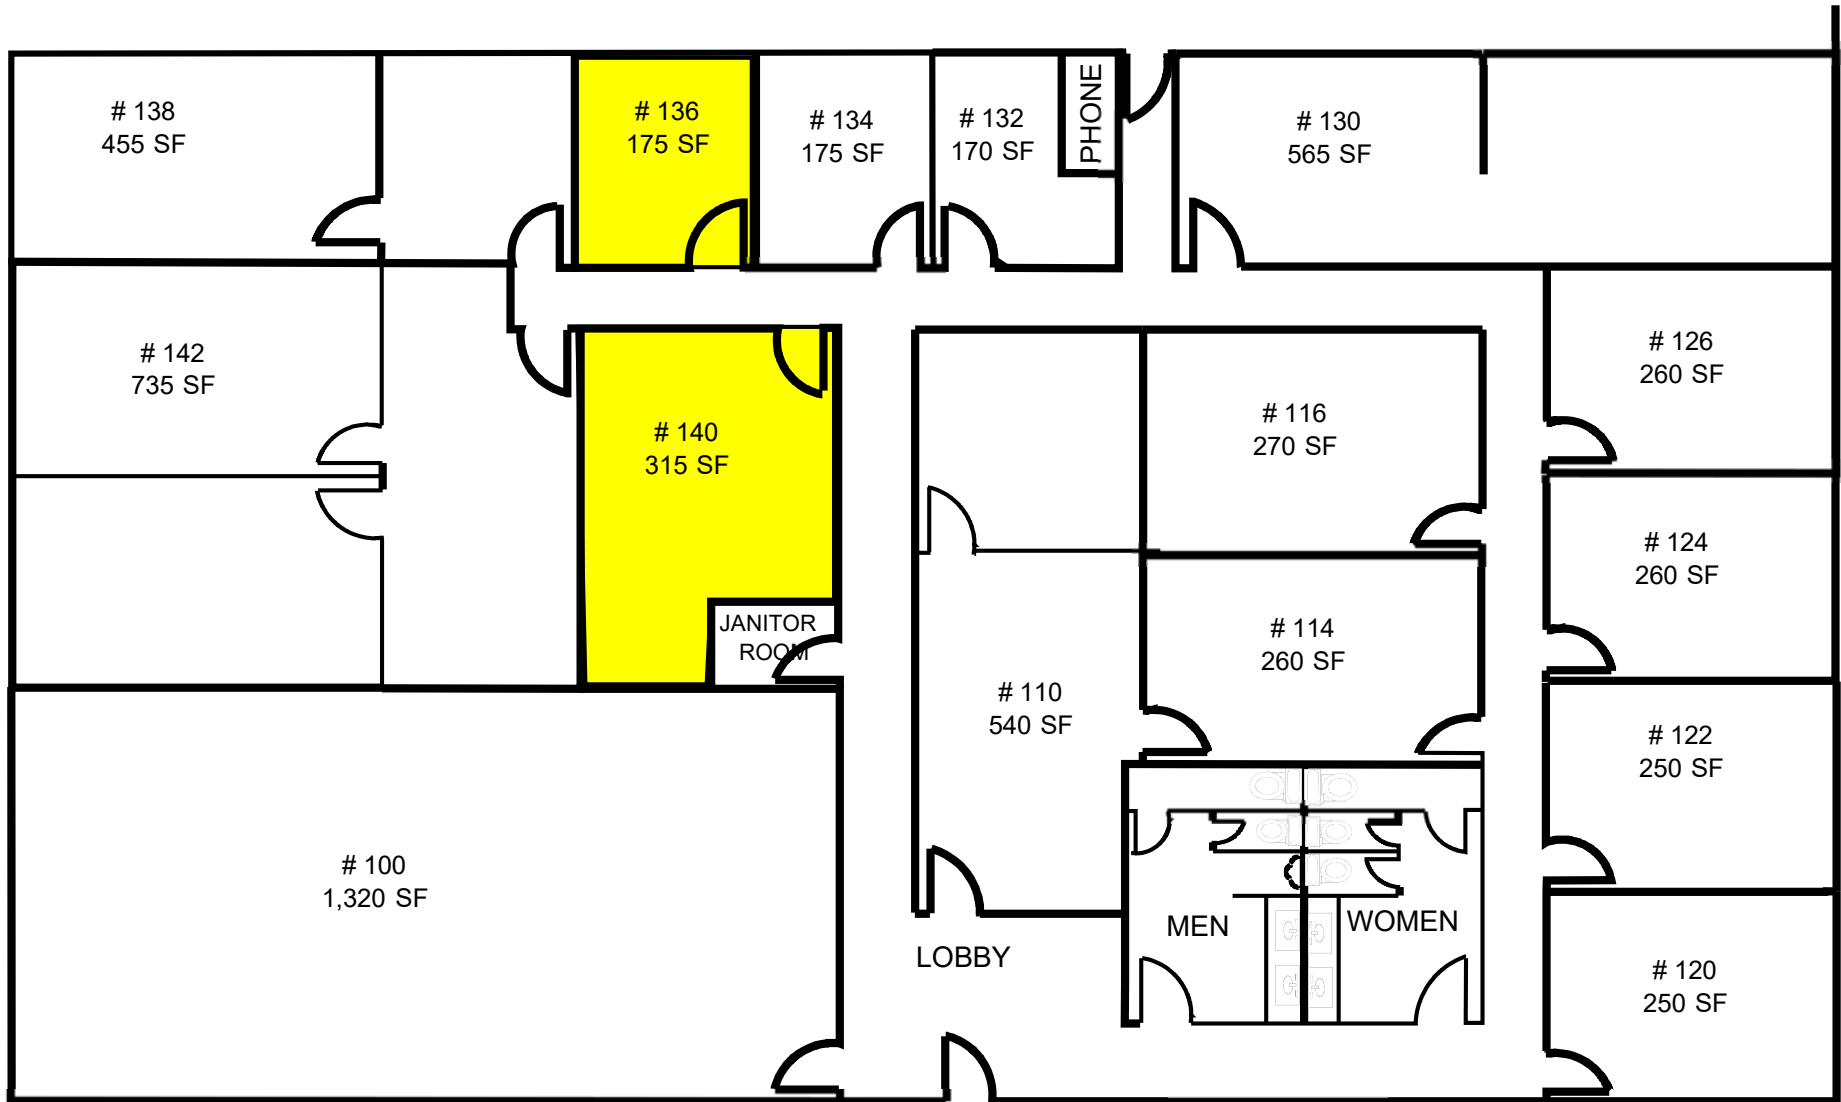

COPPERFIELD PROFESSIONAL CENTER

7050 LAKEVIEW HAVEN DR.

FOR LEASING INFORMATION

CALL MIKEL LEFF

(713) 464-7411 Ext. 108 or Leff@LocateHere.com

www.LocateHere.com

SPACE AVAILABLE