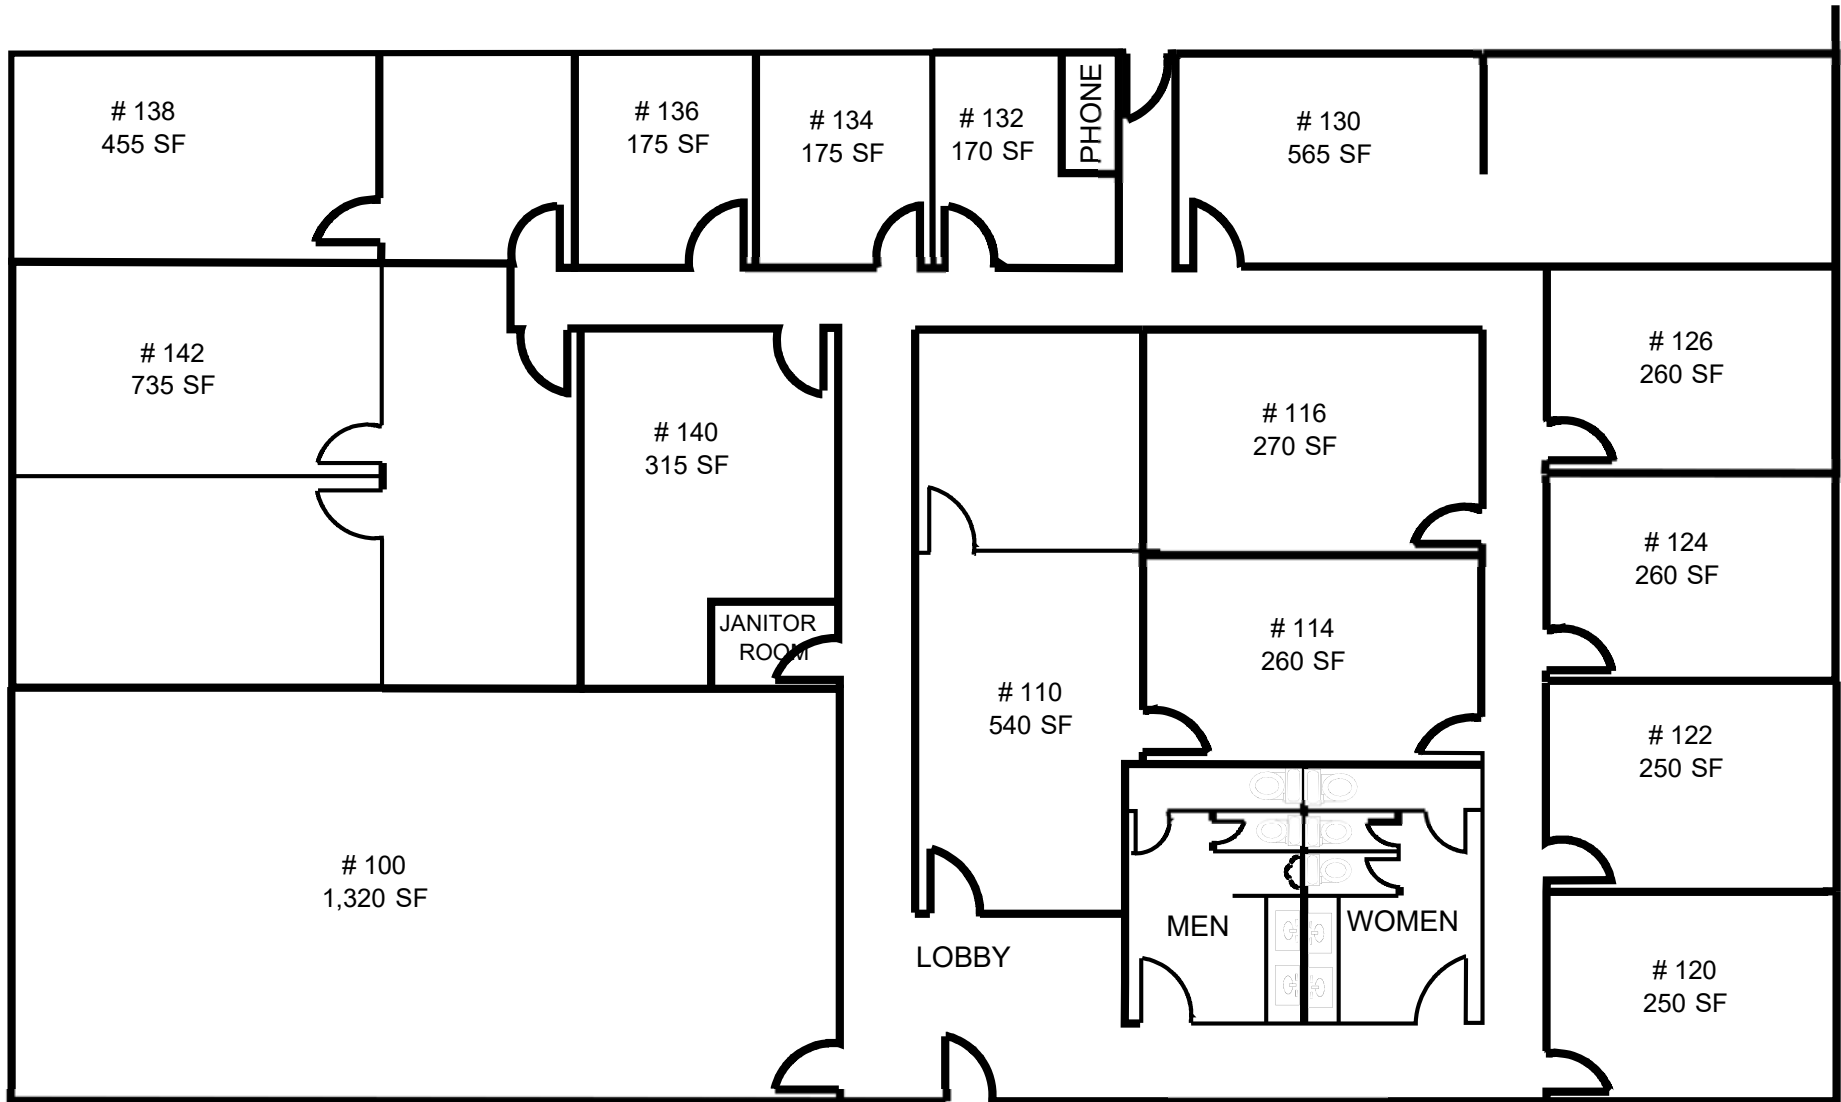

COPPERFIELD PROFESSIONAL CENTER

7050 LAKEVIEW HAVEN DR.

FOR LEASING INFORMATION

CALL MIKEL LEFF

(713) 464-7411 Ext. 108 or Leff@LocateHere.com

www.LocateHere.com

SPACE AVAILABLE