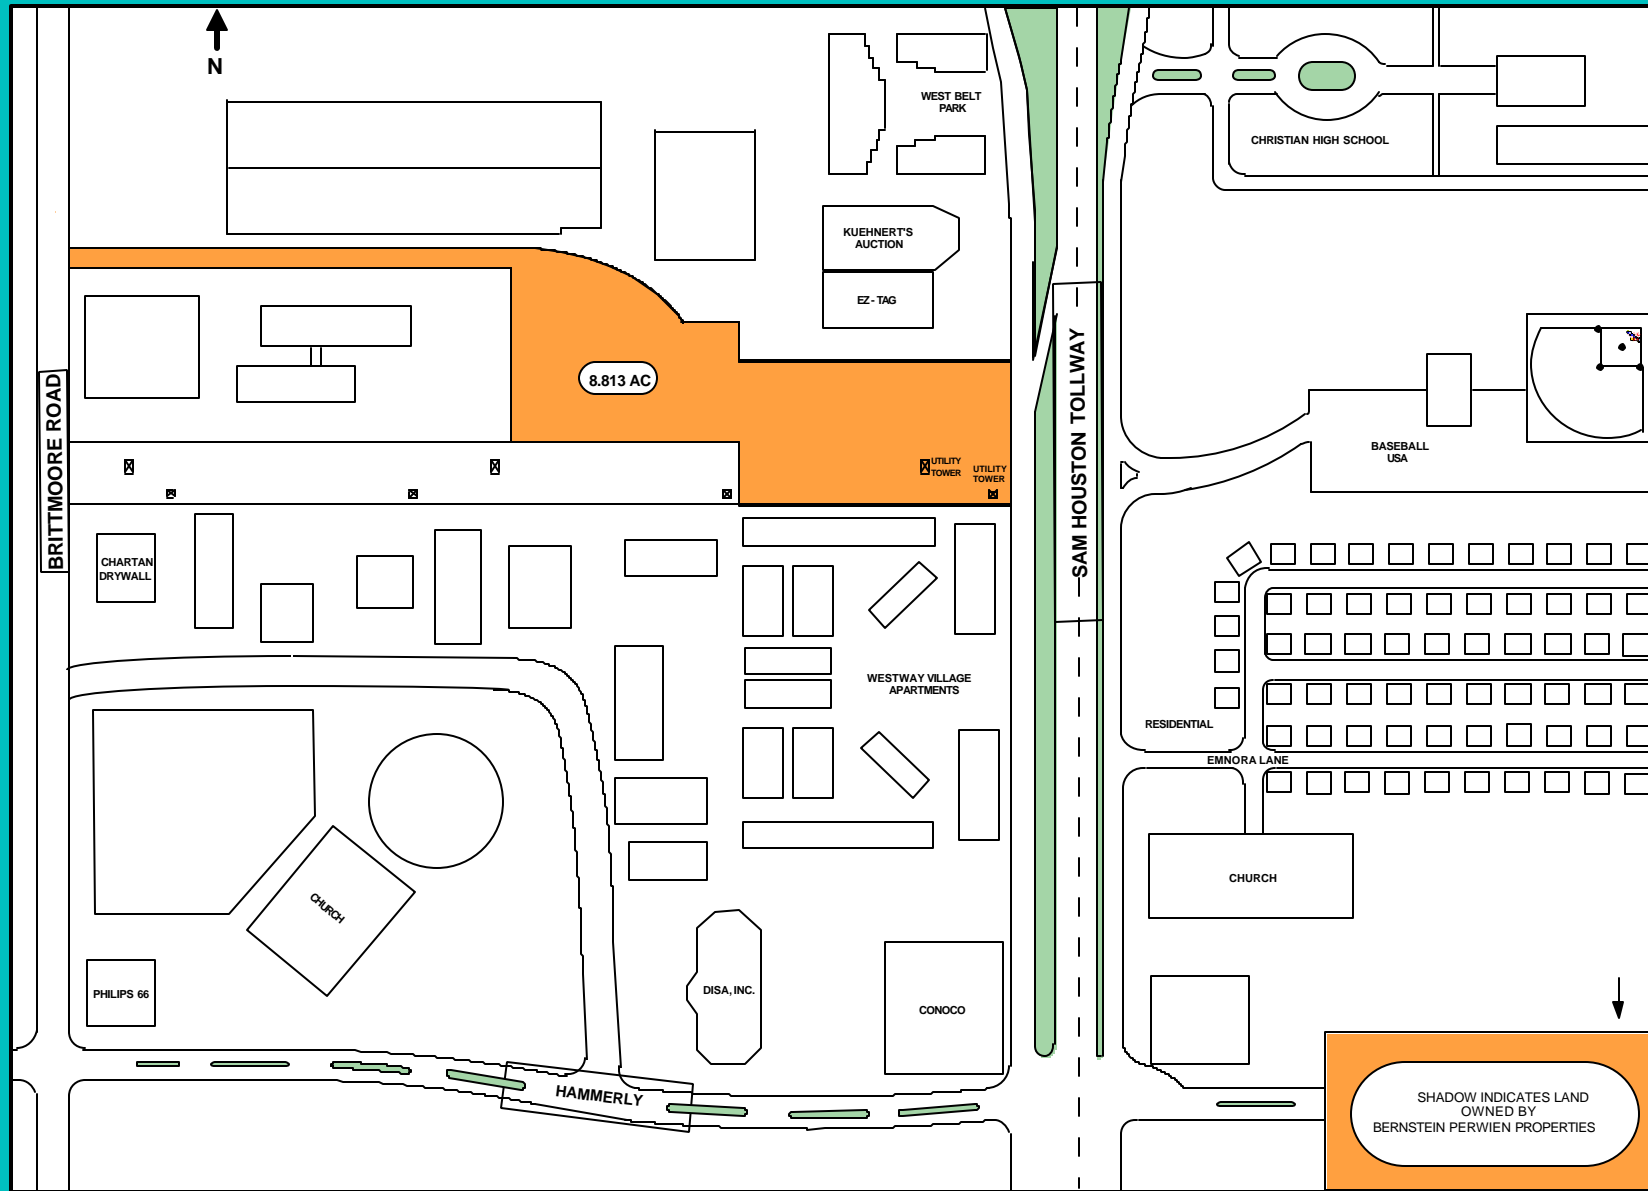

SAM HOUSTON TOLLWAY DEVELOPMENT LAND

BERNSTEIN PERWIEN PROPERTIES

14521 Old Katy Rd, Suite 200
Houston, Texas 77079
713-464-7411
www.LocateHere.com